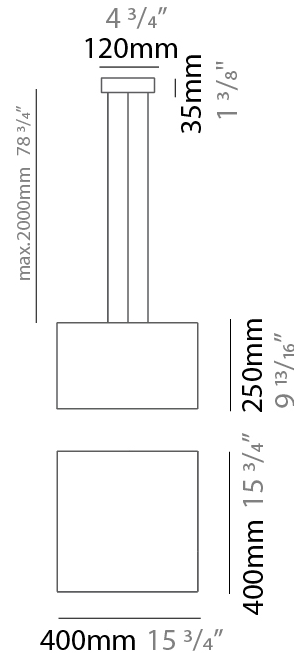

PROJECT _____
TYPE _____
SPECIFIER _____
QUANTITY _____
DATE _____

BASS SUSPENSION

D111120- _____ - _____
base number   Finish   Finish
                         Options   Options

1. To build a product code in our configurator select the specify button on the base model # product page
2. To build a manual product code on this datasheet choose from the options listed below in blue font and add the suffix to the base model #

GENERAL

Series: Bass
Brand: Ole
Division: Design
Mounting Type: Suspension
Mounting Location: Ceiling
Subcategory: Pendant

PHYSICAL

Shape: Rectangle
Length (mm): 400
Length (in): 15 3/4
Width (mm): 400
Width (in): 15 3/4
Height (mm): 250
Height (in): 9 13/16
Max. Overall Height (mm): 2250
Max. Overall Height (in): 88 9/16
Light Distribution: Direct / Indirect
Weight (kg): 4
Weight (lbs): 8.82
Fixture Finish: BEI / BLK / BLU / COG / DGN / GRY / MRN / MOC / MUS / OLV / SIL / STN / TER / WHI
Holder Finish: MWH / MBK
Fixture Material: Fabric Cord / Metal
Cable Details: 2000mm Cable
Upon Request: Other fabric cord colors available upon request (see downloadable finish chart)

ELECTRICAL

Number of Lamps: 1
Lamp Type: LED Retrofit
Lamp Shape: A19
Bulb Included: Bulb Not Included
Max. Wattage Per Lamp (W): 15
Lamp Base: E26
Input Voltage (V): 120
Upon Request: 277Vac / GU24

LED

OPTICAL

RATINGS AND CERTIFICATIONS

Certified By: Certified for North American Standards
IP rating: IP20