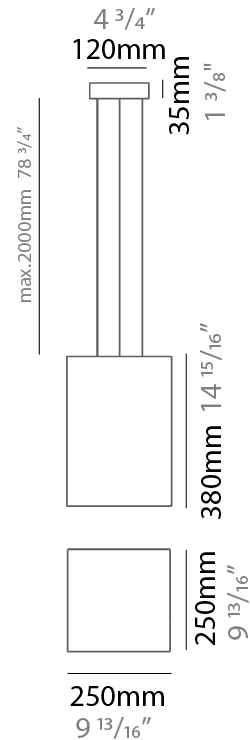

BASS SUSPENSION

D111119- _____ - _____
base number   Finish   Finish
                         Options   Options

1. To build a product code in our configurator select the specify button on the base model # product page
2. To build a manual product code on this datasheet choose from the options listed below in blue font and add the suffix to the base model #

GENERAL

Series: Bass
Brand: Ole
Division: Design
Mounting Type: Suspension
Mounting Location: Ceiling
Subcategory: Pendant

PHYSICAL

Shape: Rectangle
Length (mm): 250
Length (in): 9 ¹³/₁₆
Width (mm): 250
Width (in): 9 ¹³/₁₆
Height (mm): 380
Height (in): 14 ¹⁵/₁₆
Max. Overall Height (mm): 2380
Max. Overall Height (in): 93 ¹¹/₁₆
Light Distribution: Direct / Indirect
Weight (kg): 3.5
Weight (lbs): 7.72
Fixture Finish: BEI / BLK / BLU / COG / DGN / GRY / MRN / MOC / MUS / OLV / SIL / STN / TER / WHI
Holder Finish: MWH / MBK
Fixture Material: Fabric Cord / Metal
Cable Details: 2000mm Cable
Upon Request: Other fabric cord colors available upon request (see downloadable finish chart)

ELECTRICAL

Number of Lamps: 1
Lamp Type: LED Retrofit
Lamp Shape: A19
Bulb Included: Bulb Not Included
Max. Wattage Per Lamp (W): 15
Lamp Base: E26
Input Voltage (V): 120
Upon Request: 277Vac / GU24

LED

OPTICAL

RATINGS AND CERTIFICATIONS

Certified By: Certified for North American Standards
IP rating: IP20