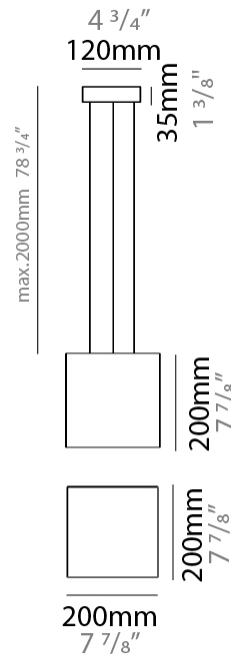

PROJECT	
TYPE	
SPECIFIER	
QUANTITY	
DATE	

BASS SUSPENSION

D111118-

base number	Finish Options	Finish Options

1. To build a product code in our configurator select the specify button on the base model # product page
2. To build a manual product code on this datasheet choose from the options listed below in blue font and add the suffix to the base model #

GENERAL

Series: Bass
Brand: Ole
Division: Design
Mounting Type: Suspension
Mounting Location: Ceiling
Subcategory: Pendant

PHYSICAL

Shape: Square
Length (mm): 200
Length (in): 7 7/8
Width (mm): 200
Width (in): 7 7/8
Height (mm): 200
Height (in): 7 7/8
Max. Overall Height (mm): 2200
Max. Overall Height (in): 86 5/8
Light Distribution: Direct / Indirect
Weight (kg): 3
Weight (lbs): 6.61
Fixture Finish: BEI / BLK / BLU / COG / DGN / GRY / MRN / MOC / MUS / OLV / SIL / STN / TER / WHI
Holder Finish: MWH / MBK
Fixture Material: Fabric Cord / Metal
Cable Details: 2000mm Cable
Upon Request: Other fabric cord colors available upon request (see downloadable finish chart)

ELECTRICAL

Number of Lamps: 1
Lamp Type: LED Retrofit
Lamp Shape: A19
Bulb Included: Bulb Not Included
Max. Wattage Per Lamp (W): 15
Lamp Base: E26
Input Voltage (V): 120
Upon Request: 277Vac / GU24

LED

OPTICAL

RATINGS AND CERTIFICATIONS

Certified By: Certified for North American Standards
IP rating: IP20