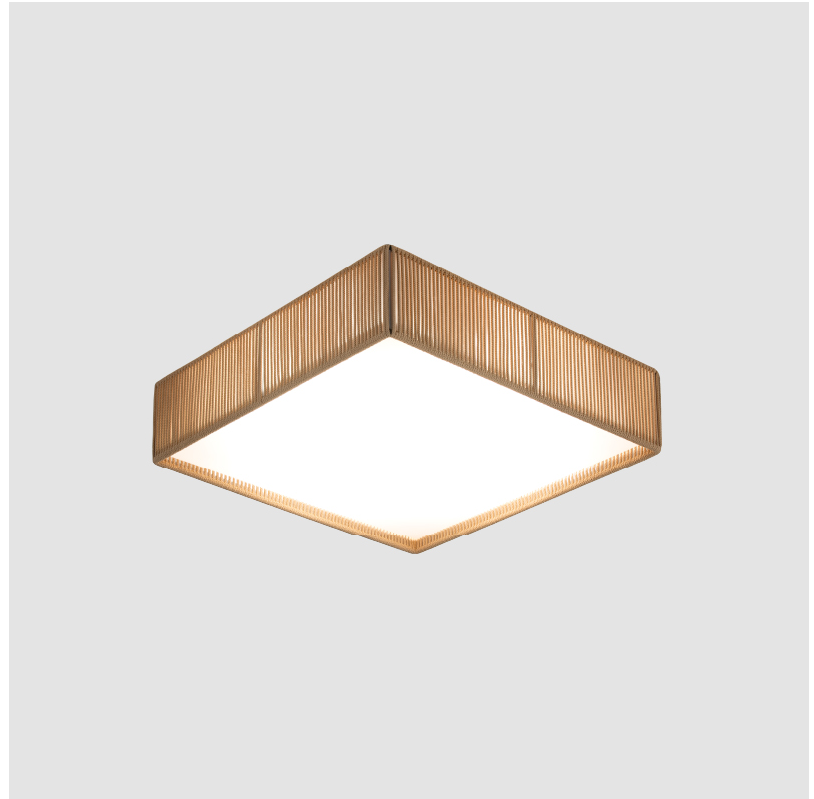

PROJECT
TYPE
SPECIFIER
QUANTITY
DATE

BASS SURFACE

D112047-

base number Finish
Options

1. To build a product code in our configurator select the specify button on the base model # product page
2. To build a manual product code on this datasheet choose from the options listed below in blue font and add the suffix to the base model #

GENERAL

Series: Bass
Brand: Ole
Division: Design
Mounting Type: Surface
Mounting Location: Ceiling
Subcategory: Ambient

PHYSICAL

Shape: Square
Length (mm): 600
Length (in): 23 5/8
Width (mm): 600
Width (in): 23 5/8
Height (mm): 160
Height (in): 6 5/16
Light Distribution: Direct / Indirect
Weight (kg): 5
Weight (lbs): 11.02
Diffuser: PMMA - Opal
Fixture Finish: BEI / BLK / BLU / COG / DGN / GRY / MRN / MOC / MUS / OLV / SIL / STN / TER / WHI
Fixture Material: Fabric Cord / Metal
Cable Details: 2000mm Cable
Upon Request: Other fabric cord colors available upon request (see downloadable finish chart)

ELECTRICAL

Number of Lamps: 4
Lamp Type: LED Retrofit
Lamp Shape: A19
Bulb Included: Bulb Not Included
Max. Wattage Per Lamp (W): 15
Lamp Base: E26
Input Voltage (V): 120
Upon Request: 277Vac / GU24

LED

OPTICAL

RATINGS AND CERTIFICATIONS

Certified By: Certified for North American Standards
IP rating: IP20